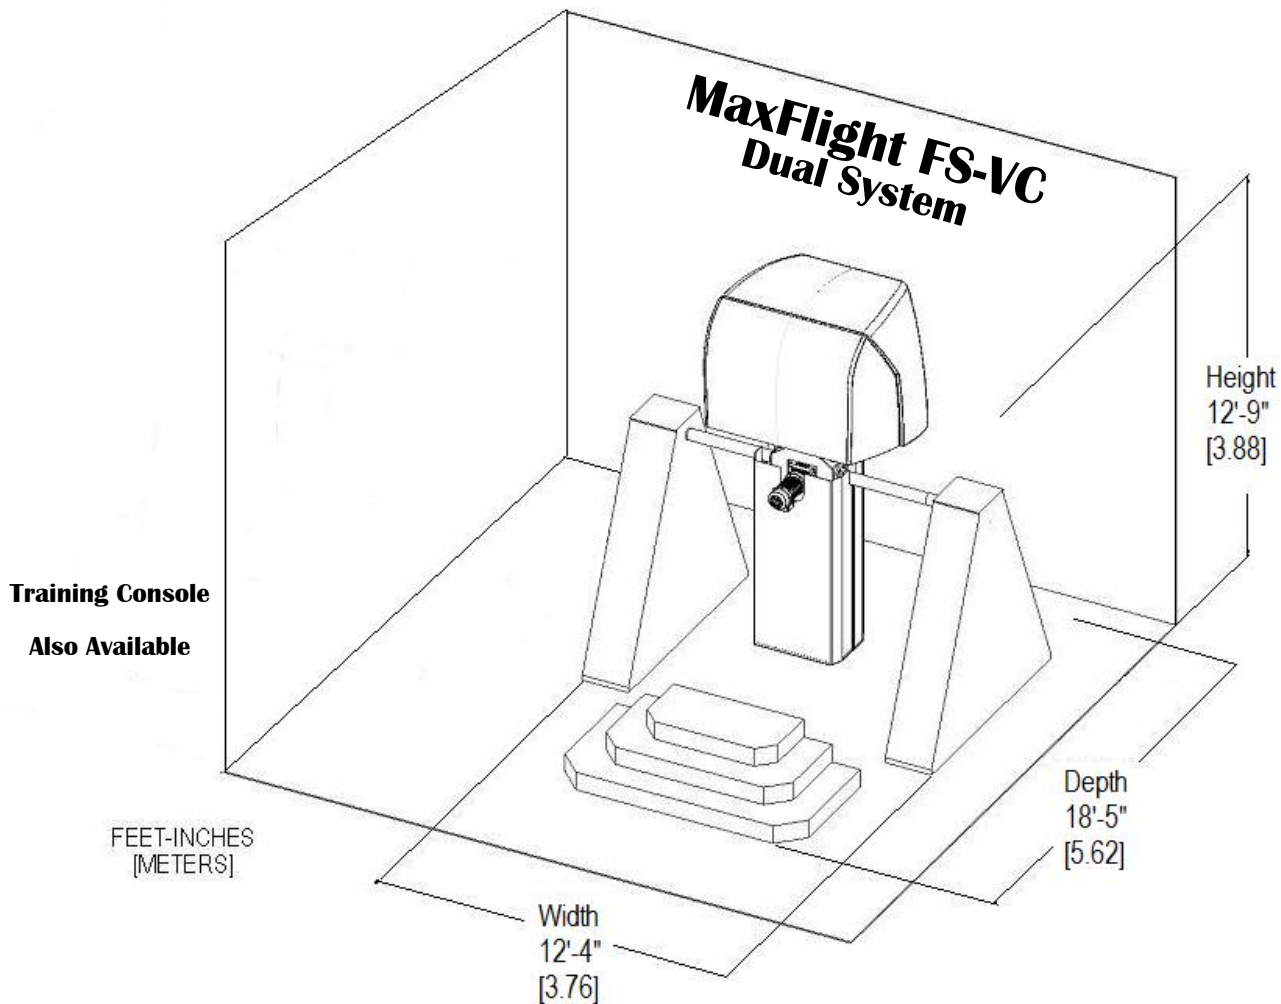

SPECIFICATIONS

Game Specifications

Model	MaxFlight FS-VC Dual System
Description	Full 2-axis 360-degree motion base simulator
Game Description	Interactive Flying Games/Roller Coasters
Total Cycle Time Per Play	Variable
Players Per Machine	Two
Proprietary Hardware	Yes
Computer Platform	Intel Compatible PC, Windows 7
Proprietary Software	Yes
Display System	HD 3D Projection
Operator Required	Yes
On-Site Technician Required	Yes (free factory training available)
Remote Diagnostics / Support	Via Modem/ Internet or phone

Physical/Electrical Specifications

Height Requirements	12 feet, 9 inches (3.88 meters)
Width (fenced)	12 feet, 4 inches (3.76 meters)
Length (Depth)\(fenced)	18 feet, 5 inches (5.62 meters)
Floor Area	228.1 Sq. ft (21.13 sq. m)
Contact Feet	(2) 8 inches x 88 inches (20.3 cm x 223.5 cm)
Weight	4,000 lbs. (1,814.36 kg) approx.
Static Floor Loading	17.54 lbs./sq. ft (85.87 kg/sq. m)
Electrical Requirements	
(North America)	(1) 208-volt 3-phase 60Hz, 30 Amps (dedicated) (2) 110-volt 1-phase 60Hz, 20 Amps (dedicated)
(Outside North America)	Available upon request
Shipping Weight	4,300 lbs. (1,950.44 kg)